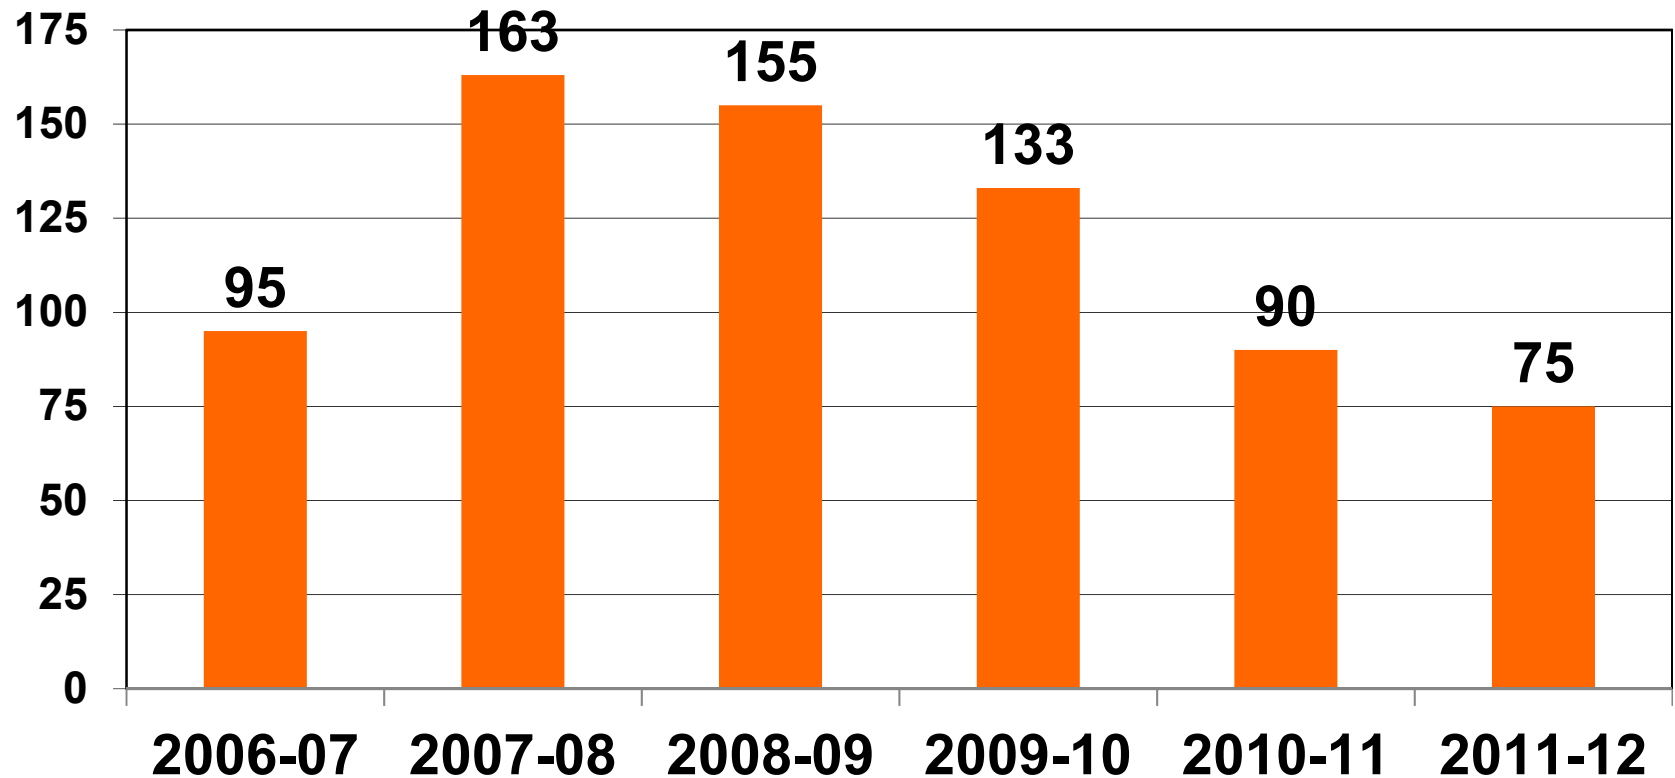

# Headcount of NOC Gateway Students Initial Enrollment at OSU

Note : Headcount for 2014-15 includes final enrollment for Spring 2015.

# Headcount of NOC Gateway Students Degrees Earned by Cohort

Note : Above figures include bachelor degrees earned through Dec, 2014.