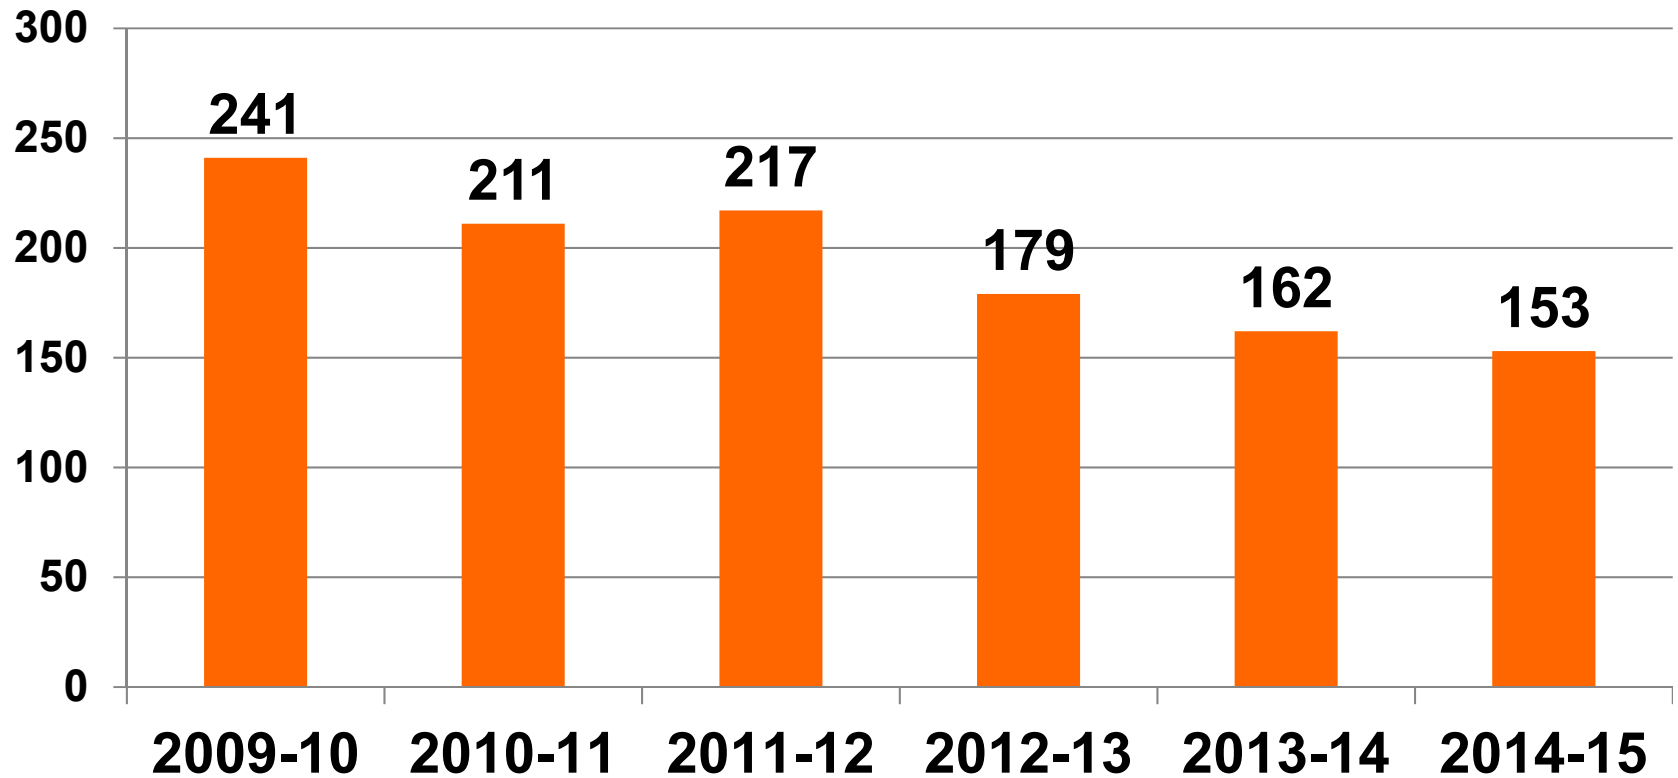

# Headcount of NOC Gateway Students Initial Enrollment at OSU

Note : Headcount for 2014-15 includes final enrollment for Spring 2015.

# Headcount of NOC Gateway Students Degrees Earned by Cohort

Note : Above figures include bachelor degrees earned through Dec, 2014.