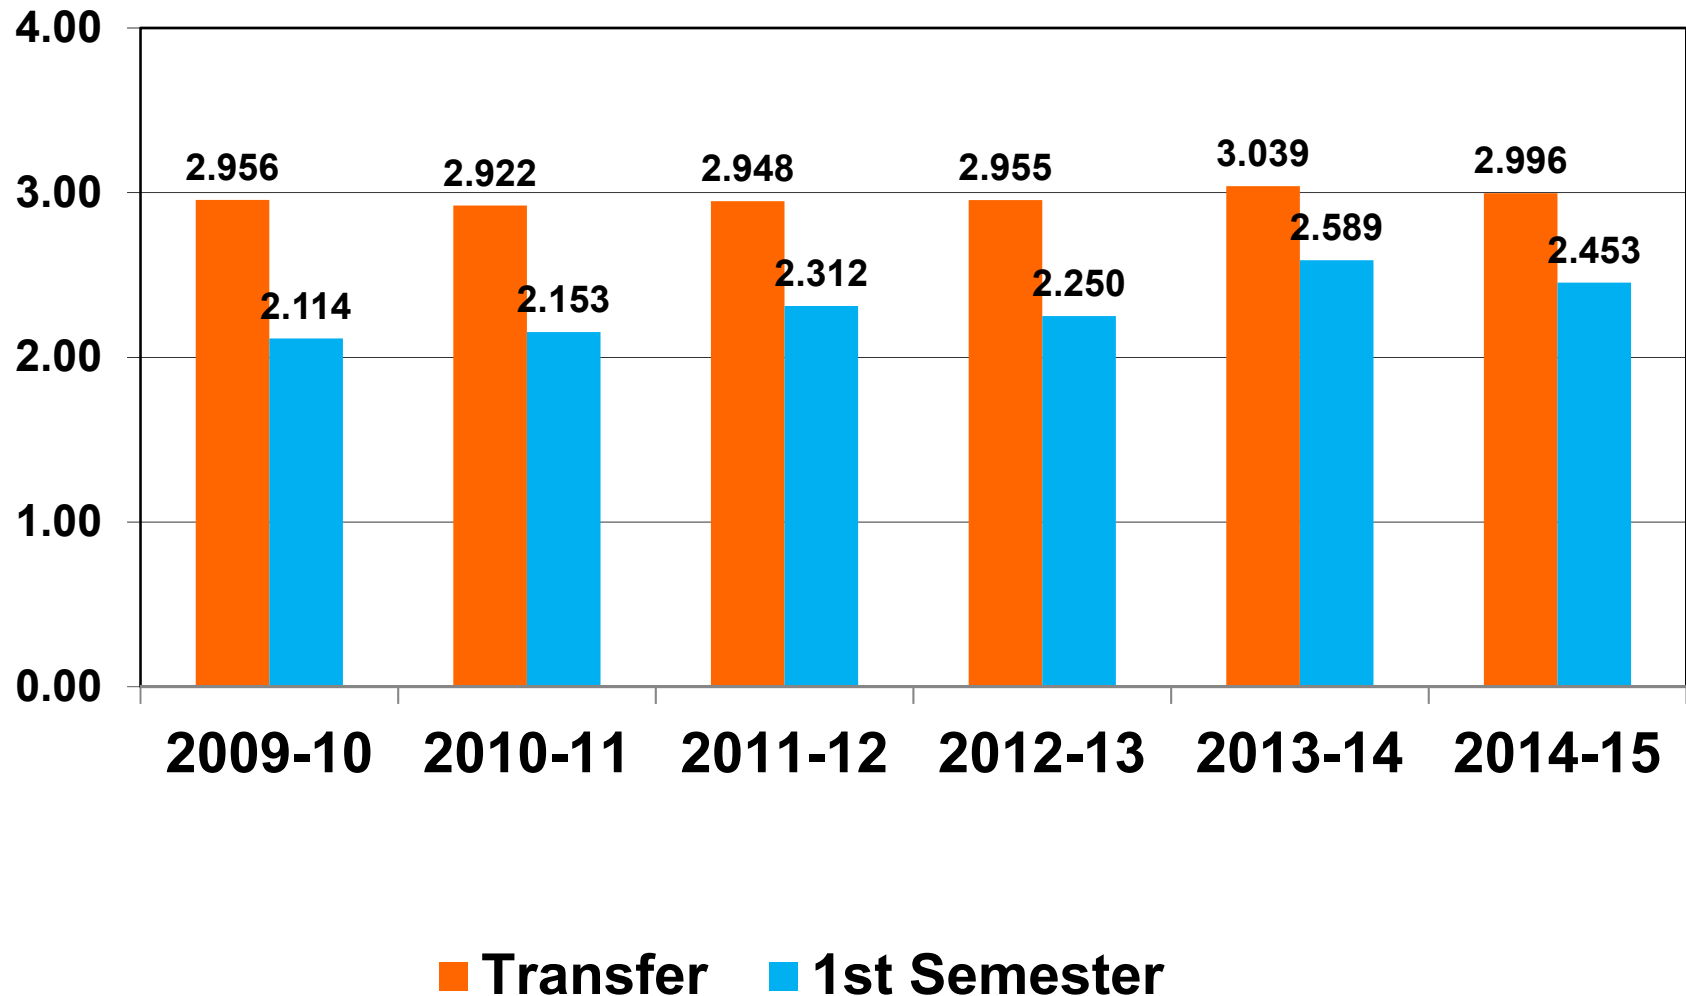

Comparison of NOC Gateway Students Transfer GPA vs. 1st Semester OSU GPA