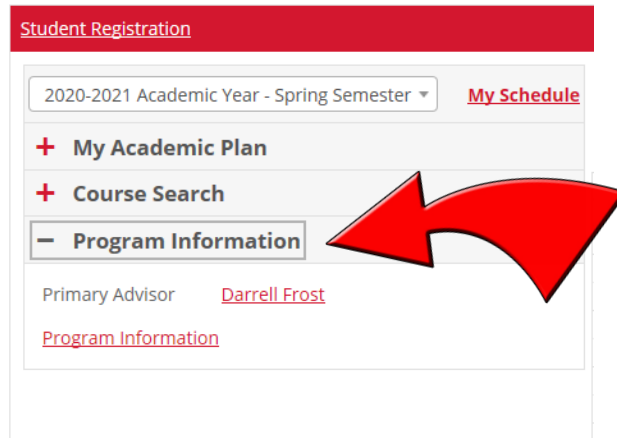

## Find Your Advisor or Your Degree Program Information

To find your advisor, click the “Program Information” tab in the registration screen

### Registration

Select the “Program Information” tab to verify your current posted major and the catalog year of the degree sheet you are following: