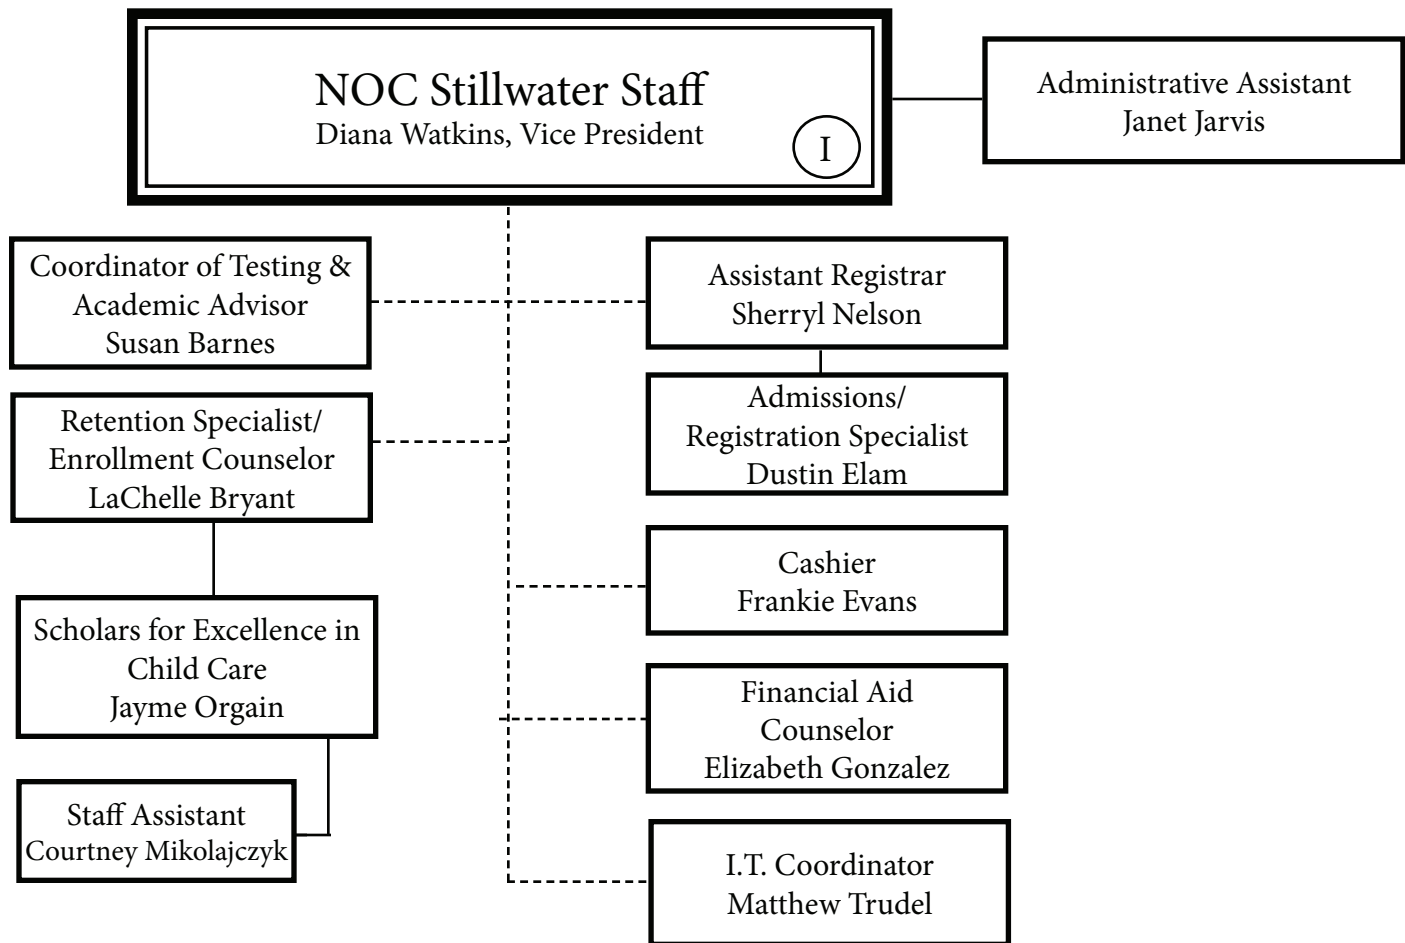

* Campus VP has oversight of daily activities of all Stillwater-based employees; refer to institutional organizational chart for direct reports.