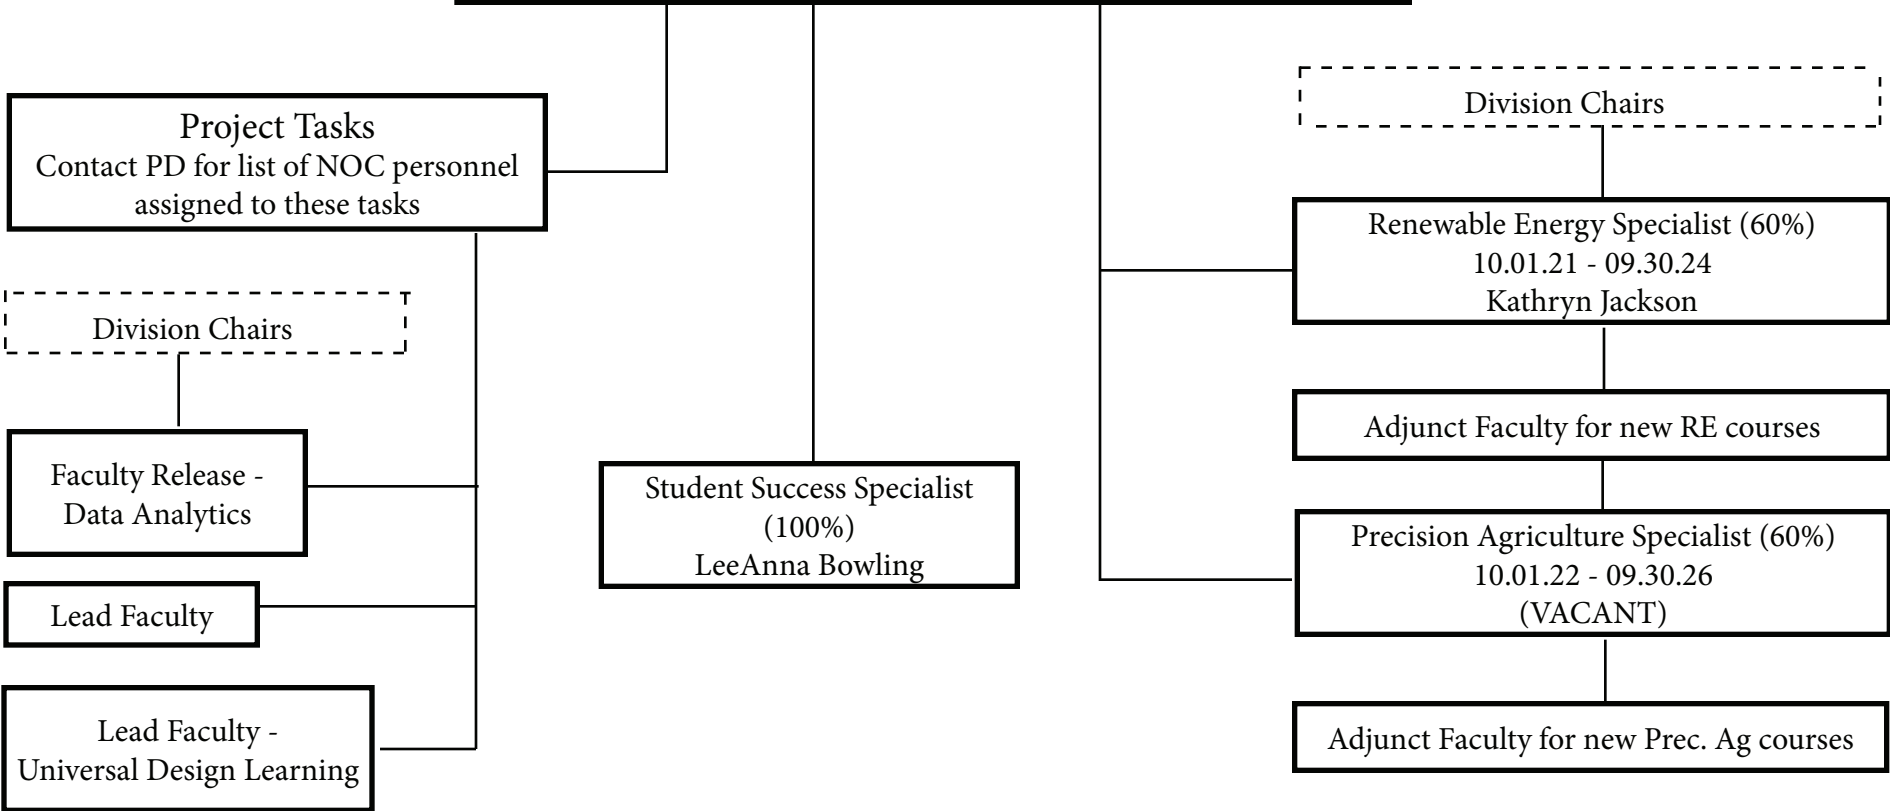

Social Science (Stillwater)  
Wade Watkins (.60)

**2021-2026 NASNTI Project**  
**Connecting Students to Promising Pathways**  
 Anna Roland, Grant Project Director

A10

**Physical Plant Operations**  
Larry Dye, Associate Vice President