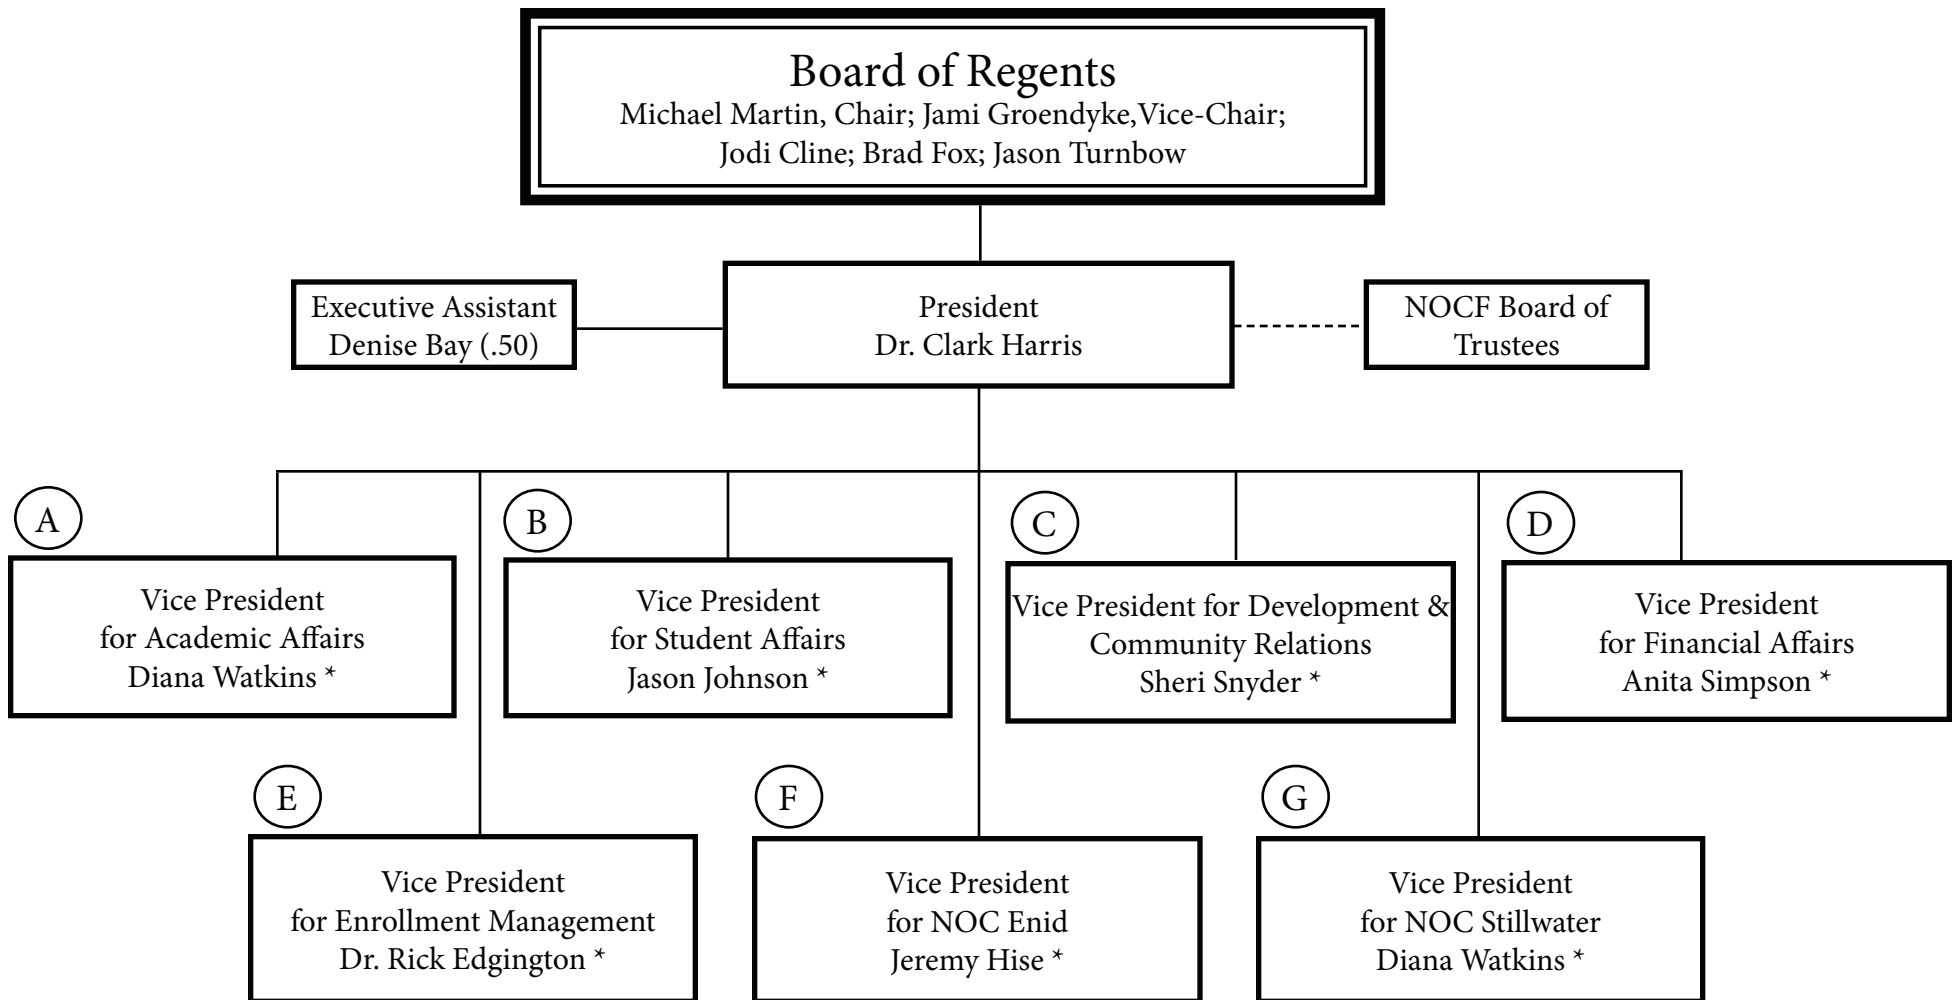

**NORTHERN**  
Oklahoma College  

---

TONKAWA | ENID | STILLWATER

2021-2022  
Organizational Chart

\* This chart reflects Executive Council members

\* Note: This document reflects only full-time employees and part-time employees with benefits.

**Agriculture and Biological Science**  
Chair -- Tricia Moore: Agriculture, Science (A1)

Science, Faculty Liaison (Stillwater)  
Sherrie Martin

Assistant Sheep Center Manager &  
Livestock Judging Coach (Tonkawa)  
Jennifer Bedwell