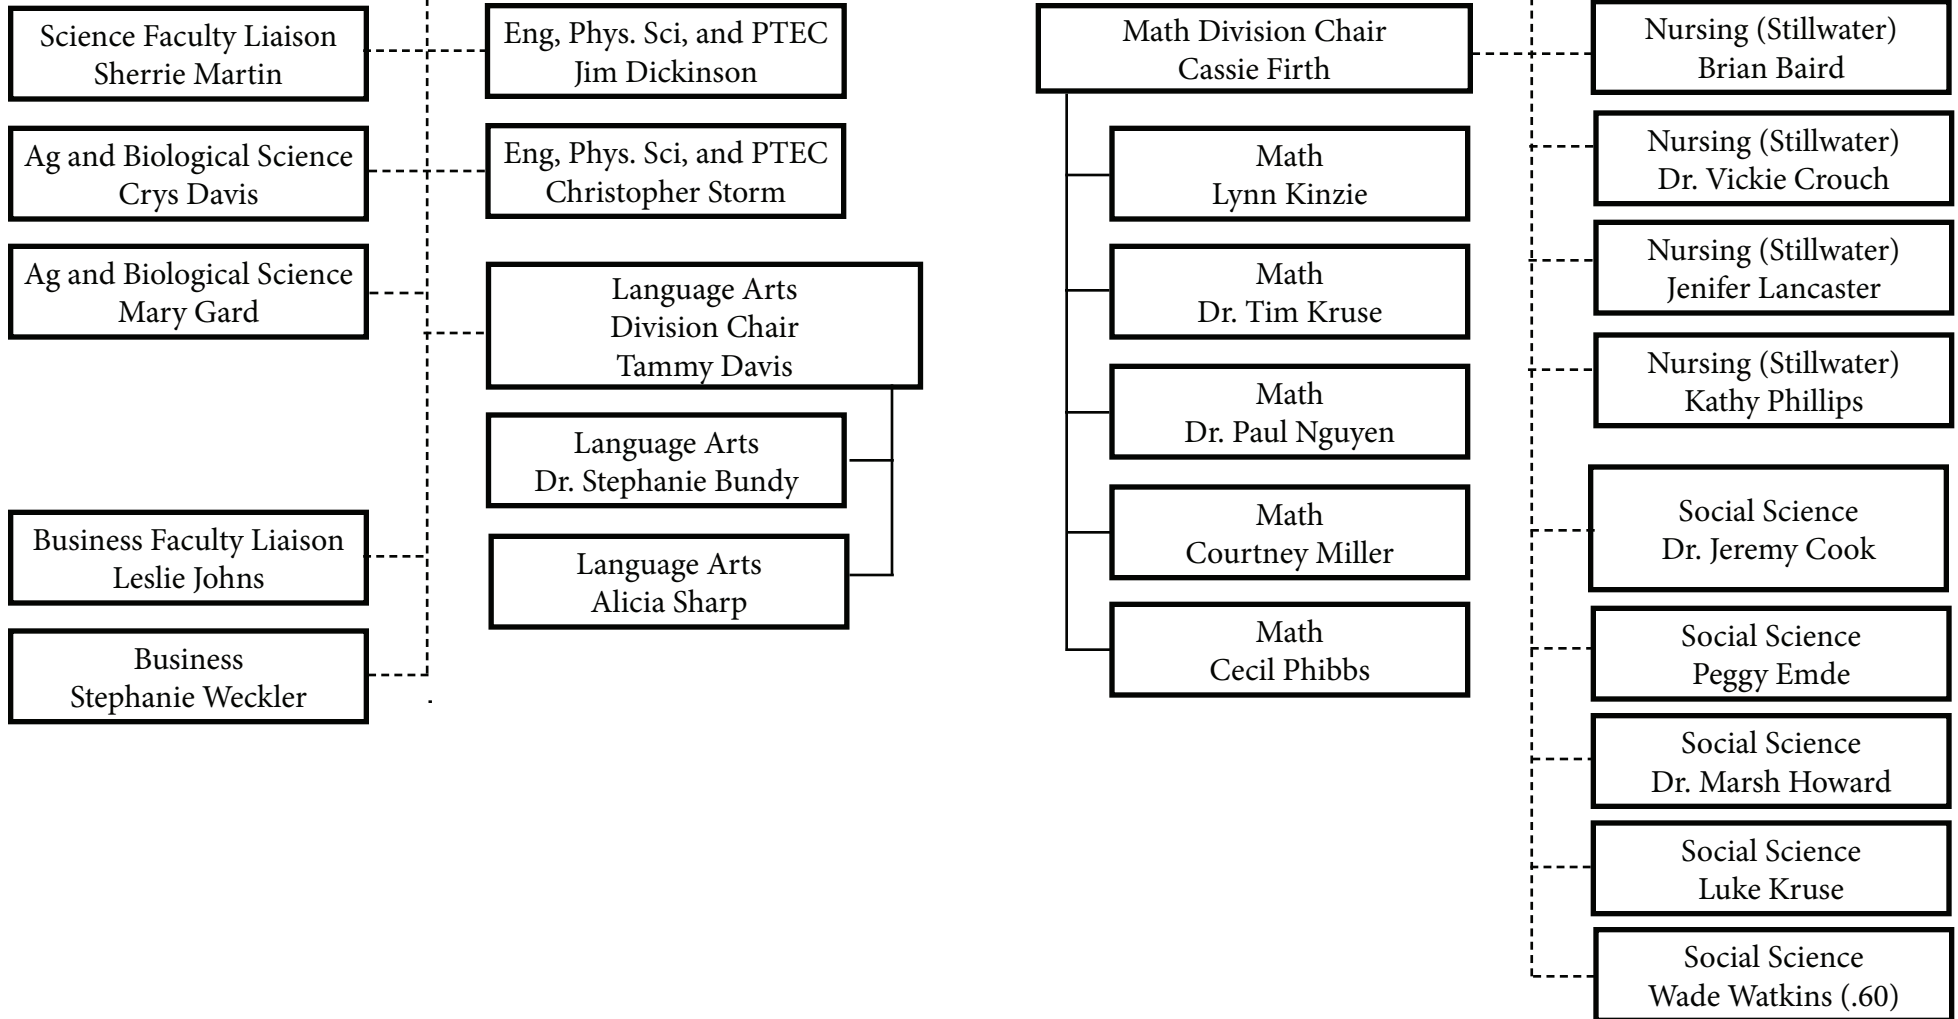

NOC Stillwater Faculty

Diana Watkins, Vice President

* Campus VP has oversight of daily activities of all Stillwater-based employees; refer to institutional organizational chart for direct reports.