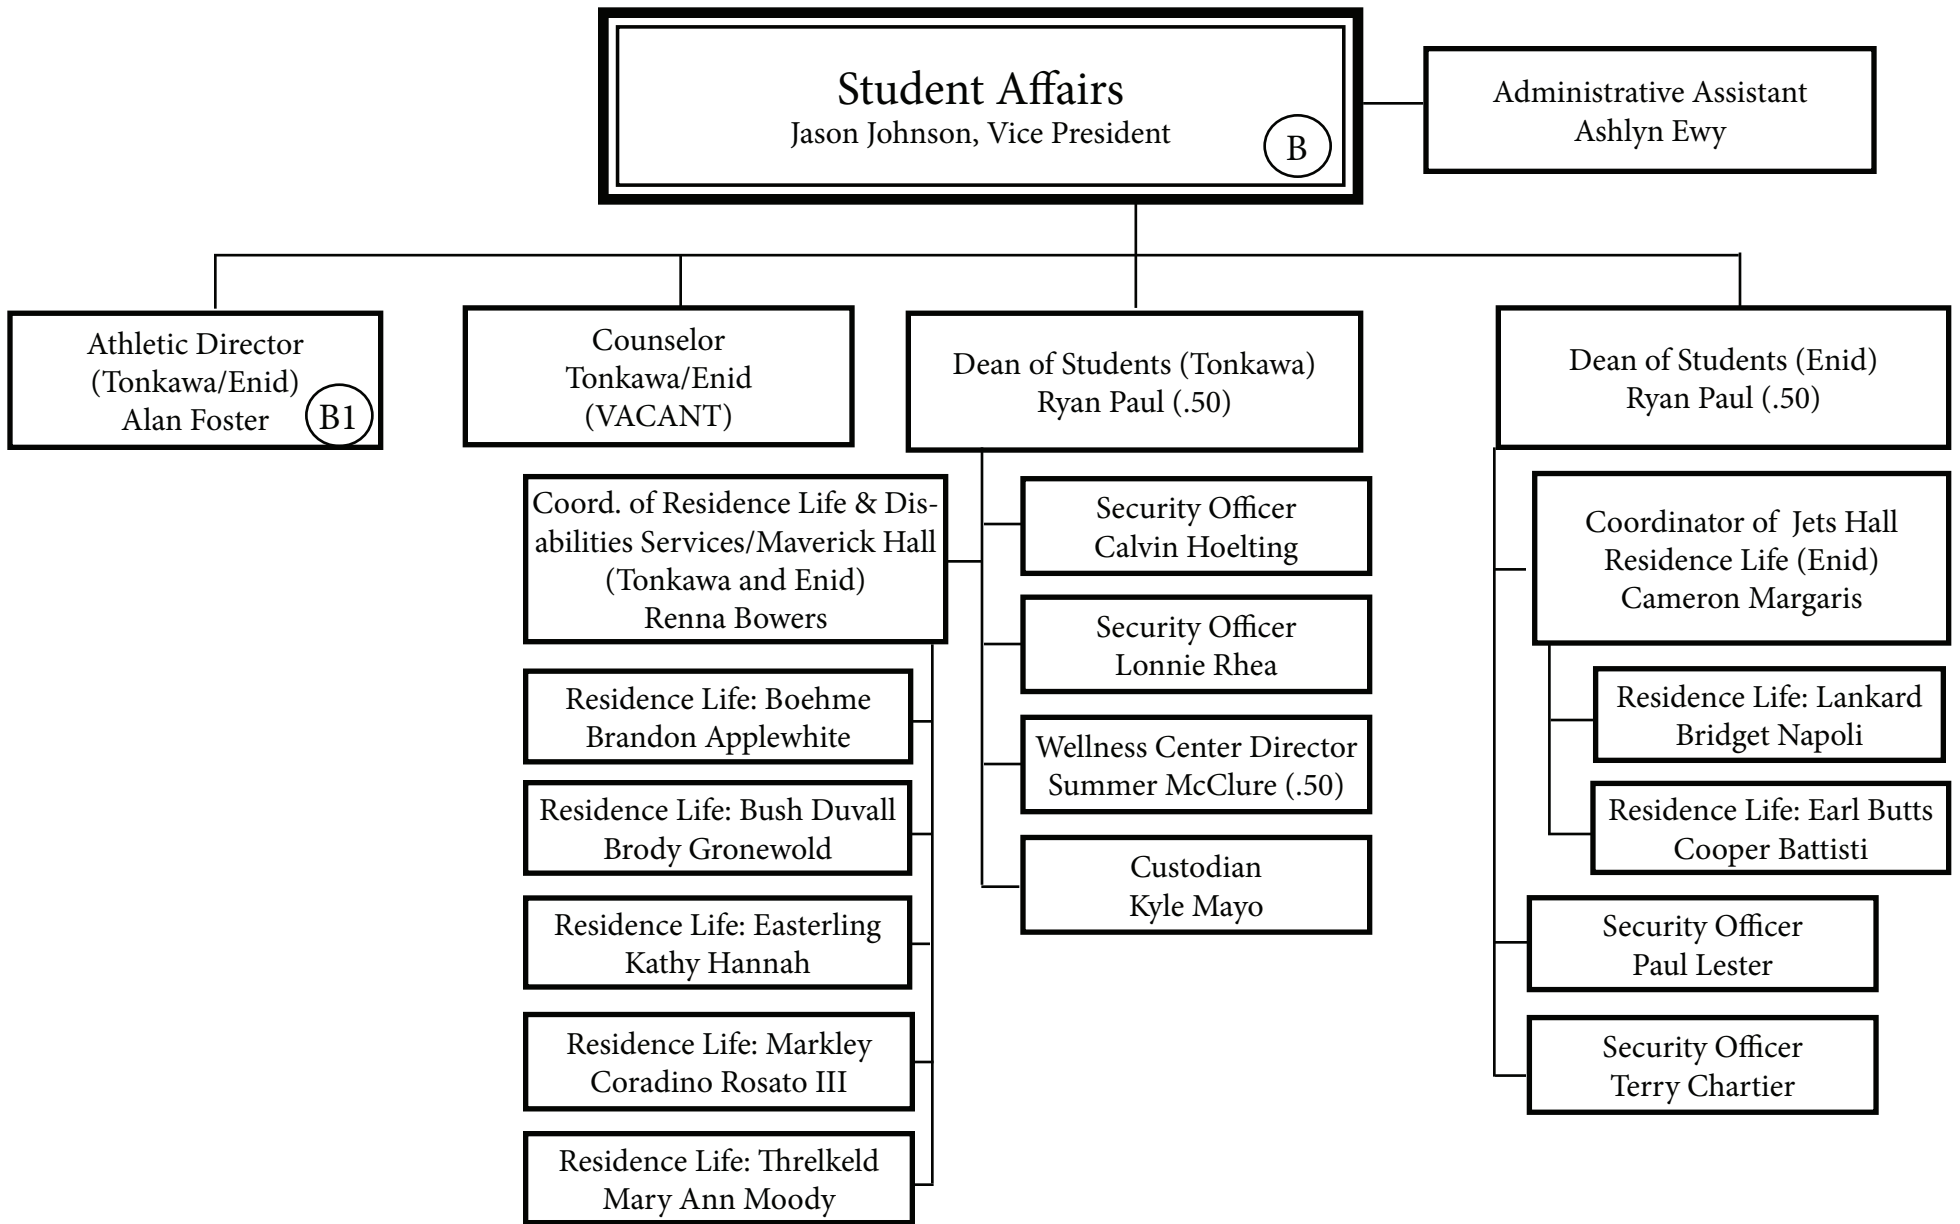

Social Science (Stillwater)  
Wade Watkins (.60)

**2021-2026 NASNTI Project**  
**Connecting Students to Promising Pathways**  
 Anna Roland, Grant Project Director

A10

**Physical Plant Operations**  
Larry Dye, Associate Vice President