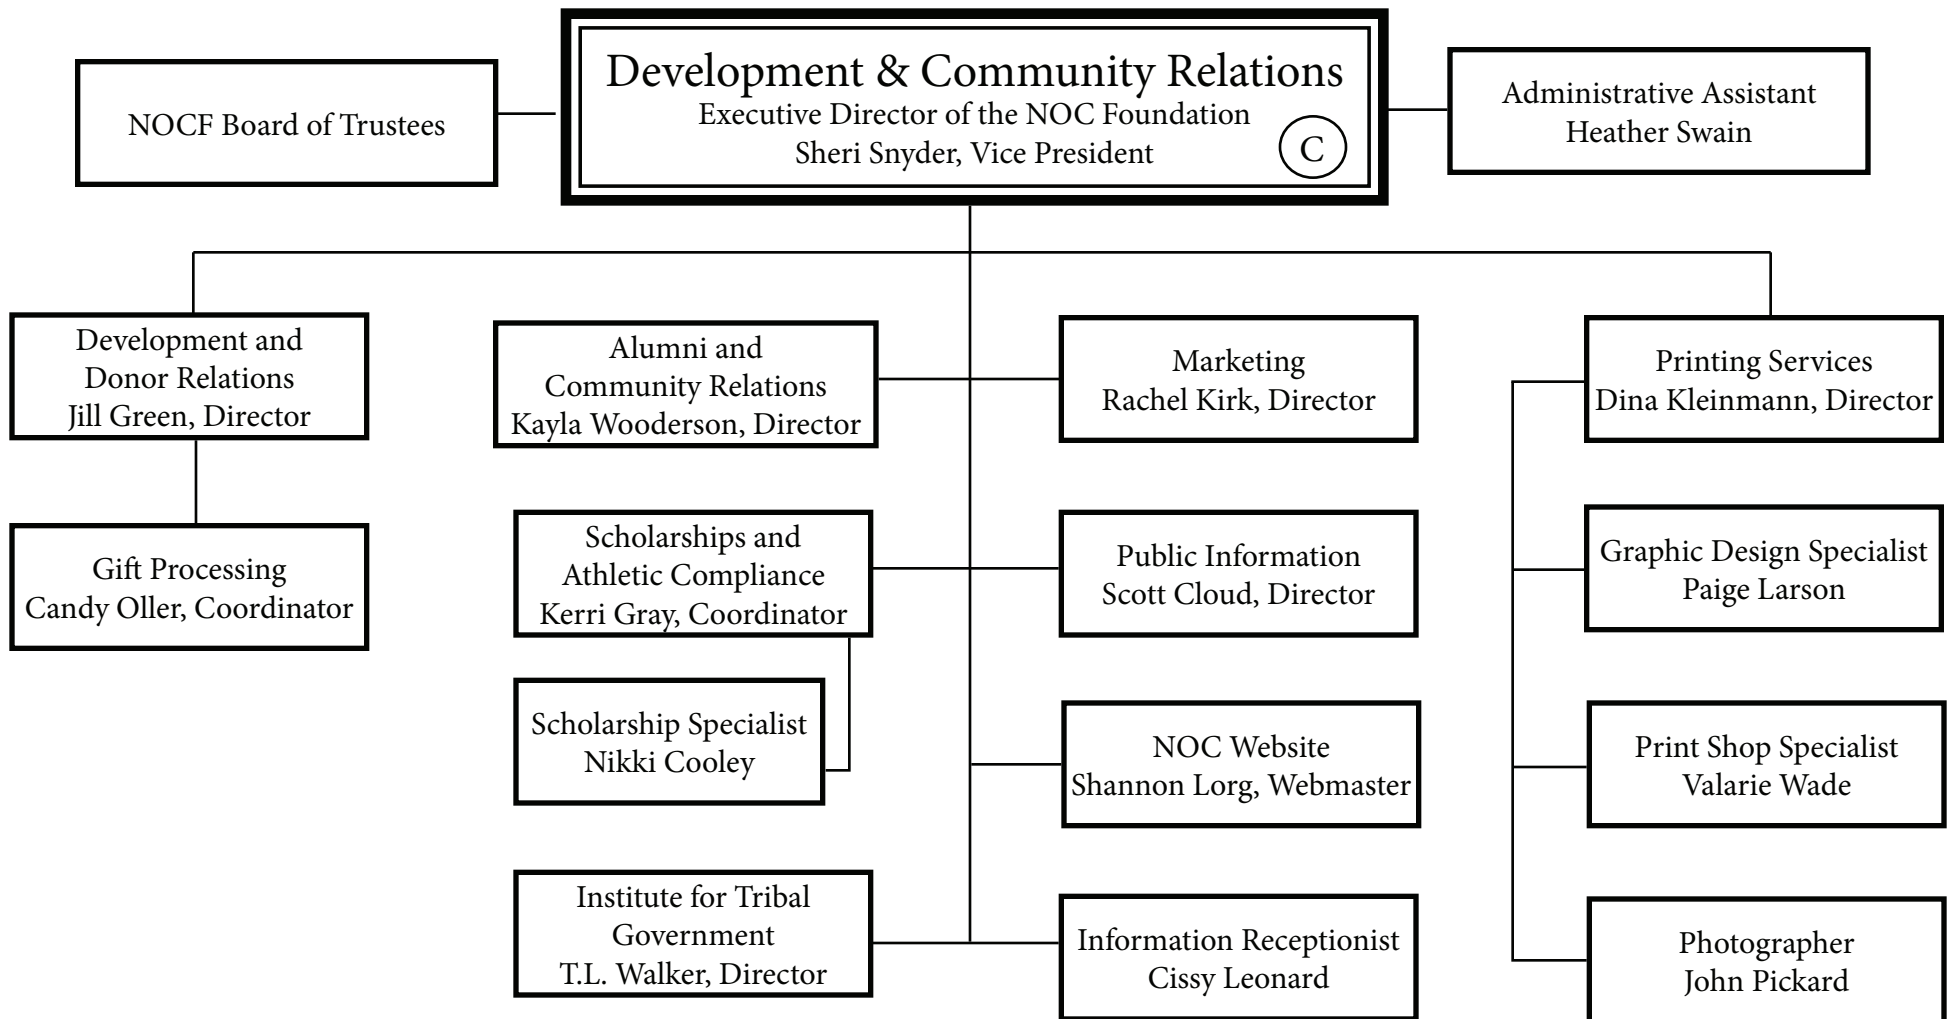

Social Science (Stillwater)  
Wade Watkins (.60)

**2021-2026 NASNTI Project**  
**Connecting Students to Promising Pathways**  
 Anna Roland, Grant Project Director

A10

**Physical Plant Operations**  
Larry Dye, Associate Vice President