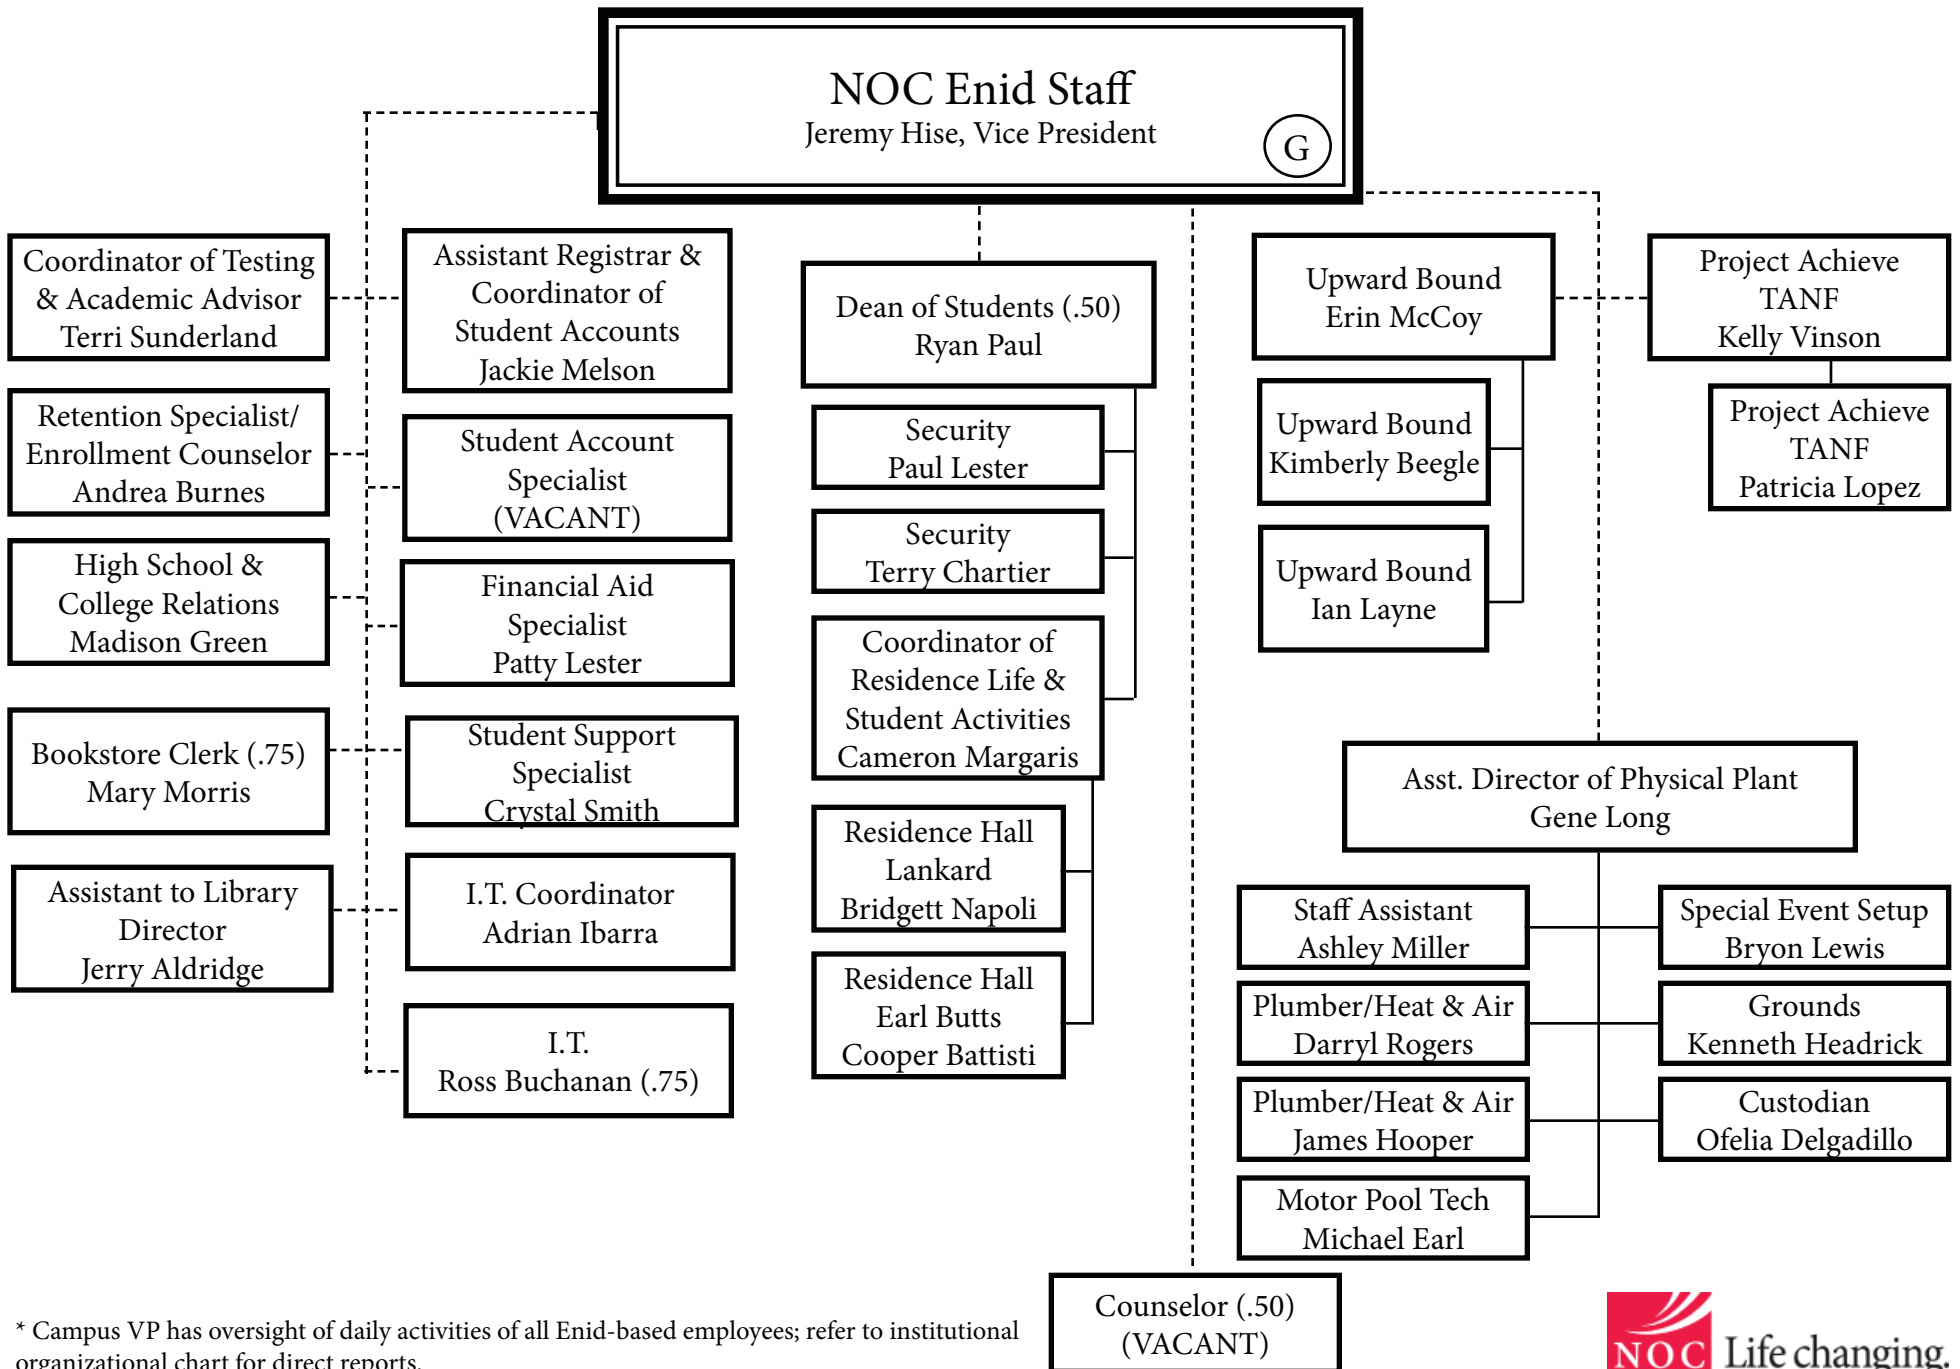

Math  
Stephani Spurlock

Social Science  
Jerry Hawkins

Social Science  
Steven McClaren

Social Science  
Tiffany Meacham

\* Campus VP has oversight of daily activities of all Enid-based employees; refer to institutional organizational chart for direct reports.

\* Campus VP has oversight of daily activities of all Enid-based employees; refer to institutional organizational chart for direct reports.